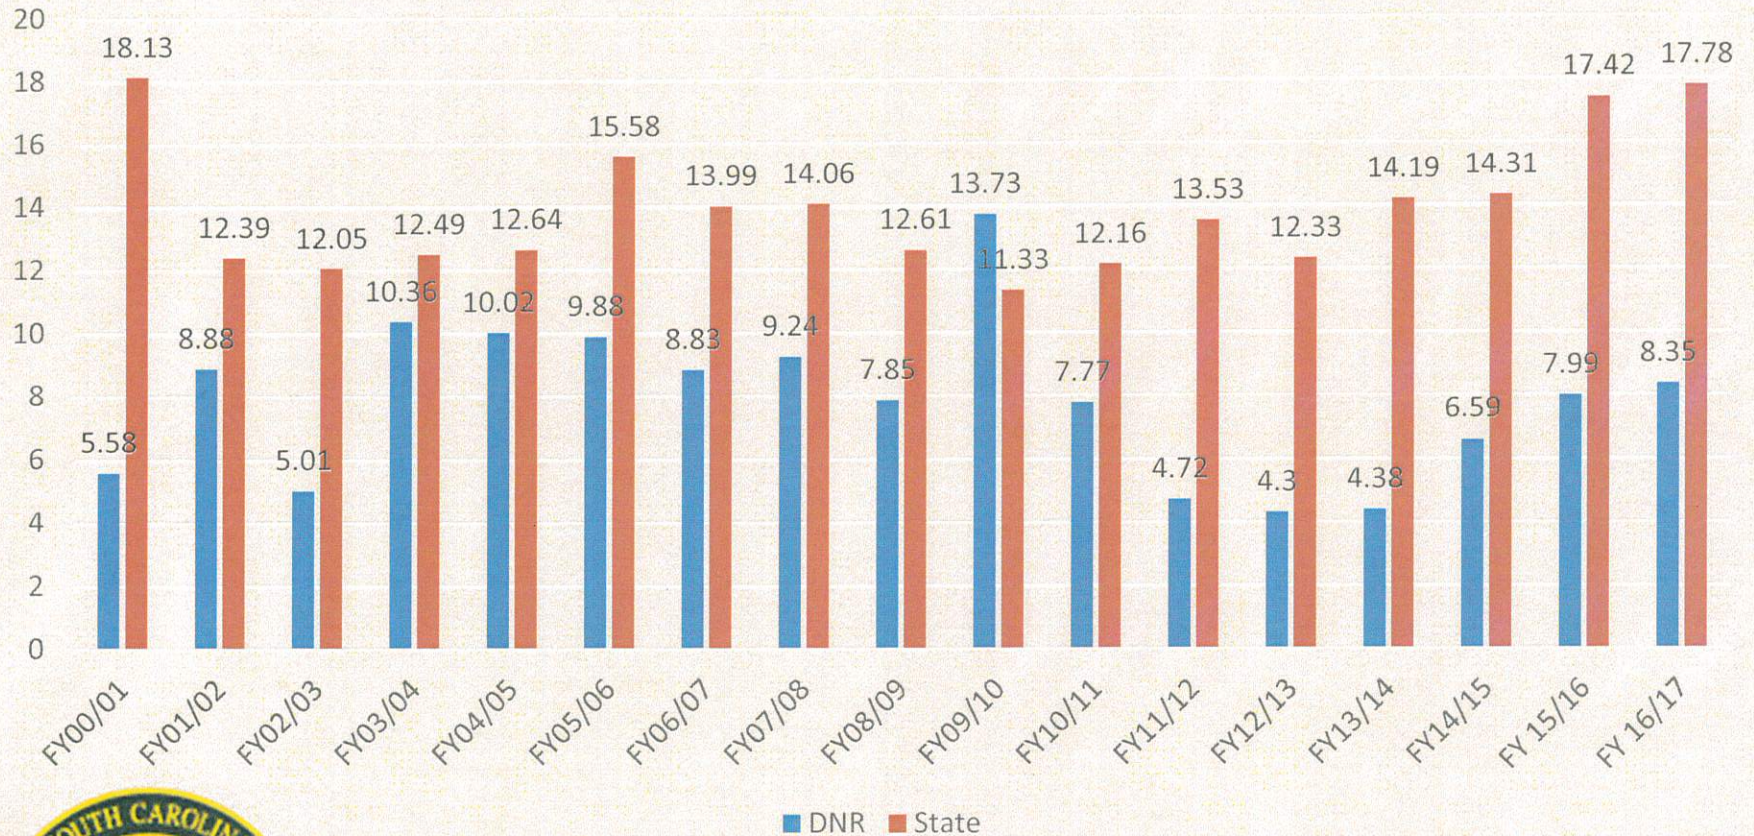

EXHIBIT H

DNR and State Turnover

DNR

Life's Better OUTDOORS

dnr.sc.gov

DNR Turnover by Reason

| Reason | FY14/15 | FY 15/16 | FY 16/17 |
|------------------------------|---------|----------|----------|
| Personal | 27 | 31 | 20 |
| Retirement | 10 | 12 | 28 |
| Diff. Job/Diff. State Agency | 4 | 5 | 4 |
| Outside State Gov. | 1 | 5 | 6 |
| Conduct | 1 | 1 | 1 |
| Deceased | 0 | 1 | 0 |